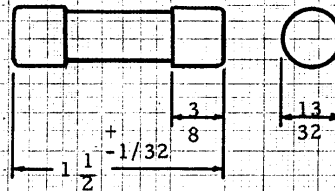

TRI-ONIC FUSE  
 CHARACTERISTIC CURVES  
 MELTING TIME-CURRENT

CATALOG NO. TRM (Amp. Rating)  
 MIDGET TYPE  
 .1 - 3.5 AMPERES 250 VOLT  
 THE CHASE-SHAWMUT CO.  
 NEWBURYPORT, MASS.

96626

M

OUTLINE DIMENSIONS  
 ACTUAL SIZE