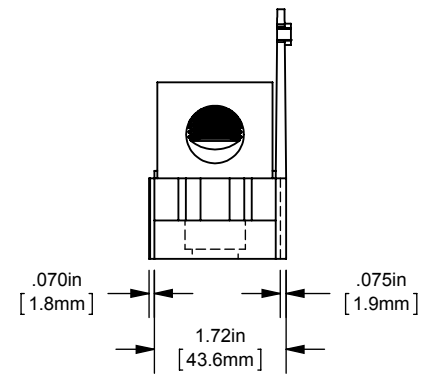

REV.	DATE	ECO	DESCRIPTION	BY	CK	APP
-	8/26/2013	N/A	INITIAL RELEASE	GDR	N/A	N/A

BACK VIEW
ADDER
(MPDB67630)
SHOWN

DIMENSIONS IN [ ] ARE MILLIMETERS

MERSEN USA NEWBURYPORT-MA, LLC
374 MERRIMAC STREET
NEWBURYPORT, MA 01950

MPDB(67630,67631,67632,67633)

PDB 1-3,ADDER ALUMINUM INTERMEDIATE

(1) 350-6 X (8) 2-14

OUTLINE DIMENSIONS
NOT TO BE USED FOR PRODUCTION

701948

PRODUCT MANAGER

SIGN:

DATE:

DESIGN ENGINEER

SIGN:

DATE: (SEE ECO)