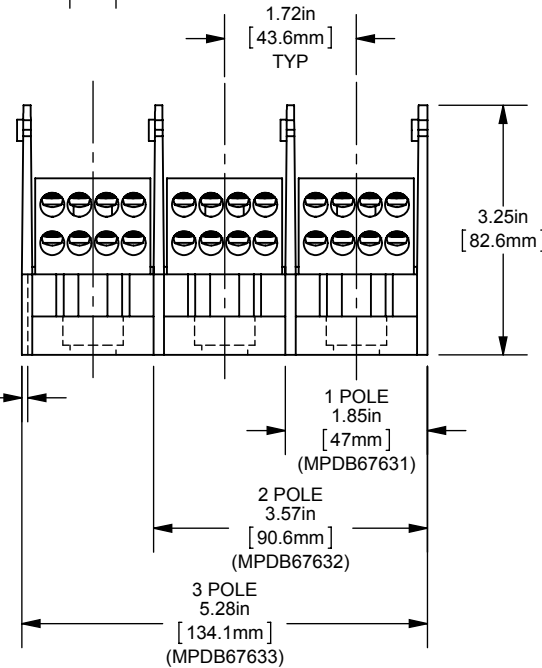

REV.	DATE	ECO	DESCRIPTION	BY	CK	APP
-	8/26/2013	N/A	INITIAL RELEASE	GDR	N/A	N/A

BACK VIEW
ADDER
(MPDB67630)
SHOWN

DIMENSIONS IN [ ] ARE MILLIMETERS

MERSEN USA NEWBURYPORT-MA, LLC
374 MERRIMAC STREET
NEWBURYPORT, MA 01950

MPDB(67630,67631,67632,67633)

PDB 1-3,ADDER ALUMINUM INTERMEDIATE

(1) 350-6 X (8) 2-14

OUTLINE DIMENSIONS
NOT TO BE USED FOR PRODUCTION

701948

PRODUCT MANAGER

SIGN:

DATE:

DESIGN ENGINEER

SIGN:

DATE: (SEE ECO)