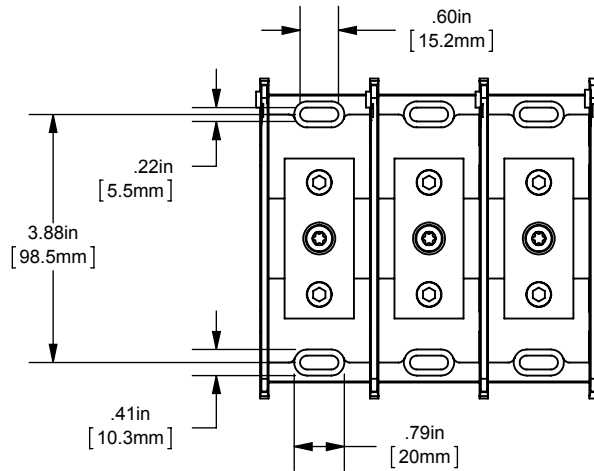

REV.	DATE	ECO	DESCRIPTION	BY	CK	APP
-	6/6/2013	NA	INITIAL RELEASE	LDB	NA	NA

BACK VIEW  
ADDER  
(MPDB67110)  
SHOWN

SCALE: 1/3

DIMENSIONS IN [ ] ARE MILLIMETERS

MERSEN USA NEWBURYPORT-MA, LLC  
374 MERRIMAC STREET  
NEWBURYPORT, MA 01950

MPDB6711(0,1,2,3)

PDB 1-3P & ADDER, AL INTERMEDIATE

(1)2/0-14 X (12)10-14

OUTLINE DIMENSIONS  
NOT TO BE USED FOR PRODUCTION

701891

PRODUCT MANAGER

DESIGN ENGINEER

SIGN: