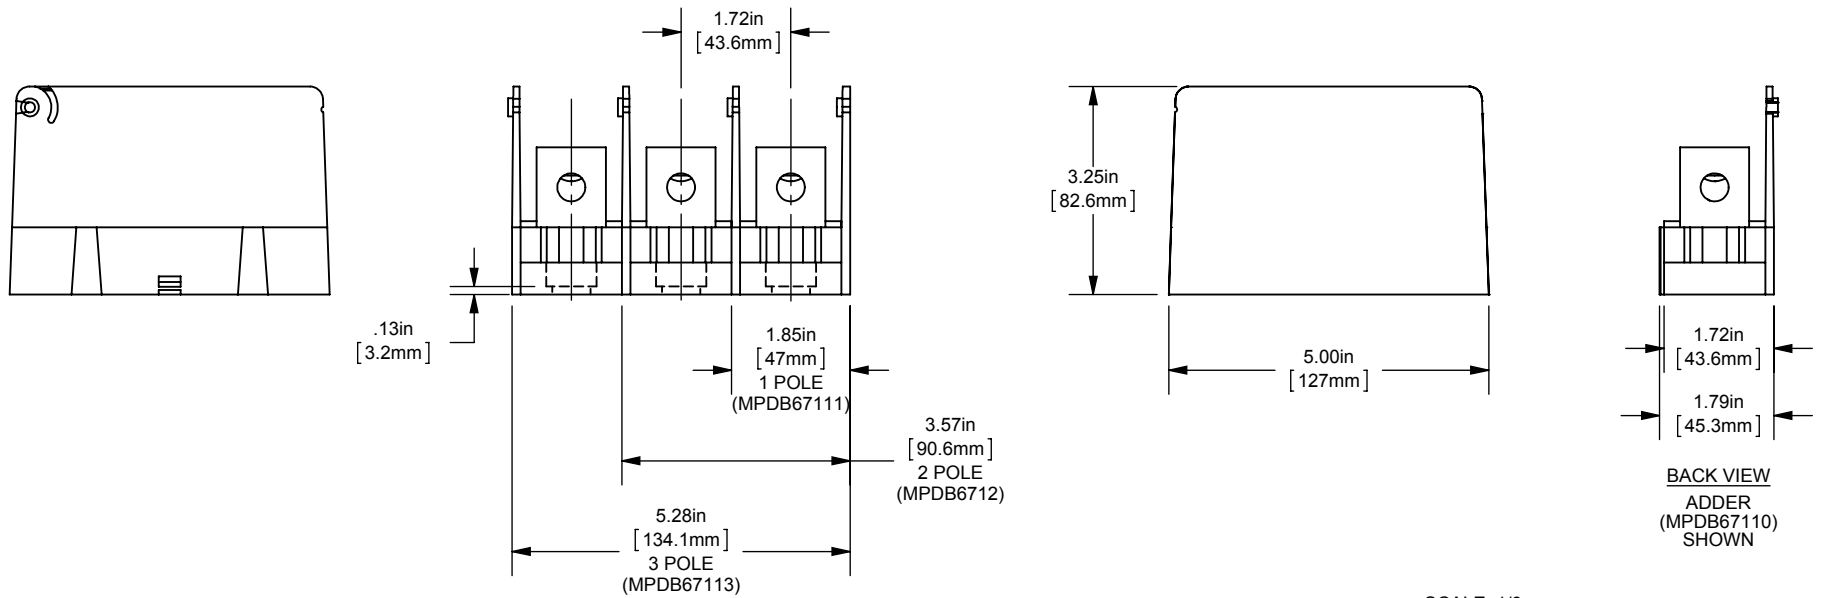

REV.	DATE	ECO	DESCRIPTION	BY	CK	APP
-	6/6/2013	NA	INITIAL RELEASE	LDB	NA	NA

BACK VIEW  
ADDER  
(MPDB67110)  
SHOWN

SCALE: 1/3

DIMENSIONS IN [ ] ARE MILLIMETERS

MERSEN USA NEWBURYPORT-MA, LLC  
374 MERRIMAC STREET  
NEWBURYPORT, MA 01950

MPDB6711(0,1,2,3)

PDB 1-3P & ADDER, AL INTERMEDIATE

(1)2/0-14 X (12)10-14

OUTLINE DIMENSIONS  
NOT TO BE USED FOR PRODUCTION

701891

PRODUCT MANAGER

DESIGN ENGINEER

SIGN: