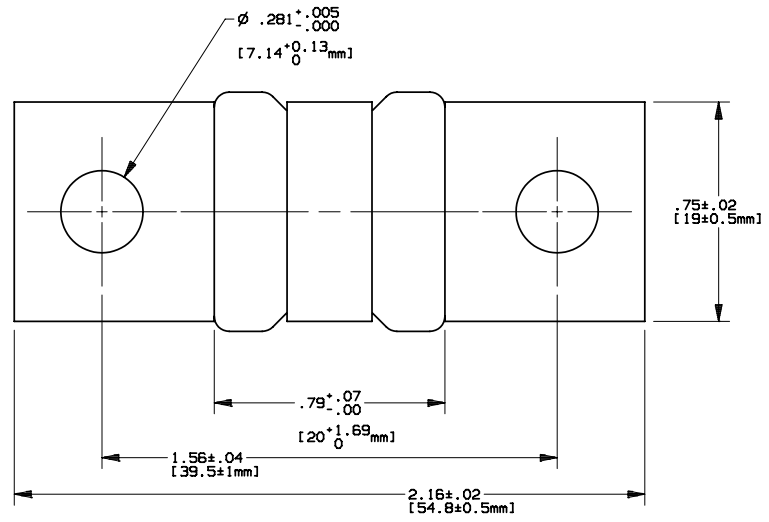

REV	DATE	ECO	DESCRIPTION	BY	CK	APP
B	2-4-08	N/A	UPDATED FORMAT	LDB	NA	NA

MERSEN USA NEWBURYPORT-MA, LLC
374 MERRIMAC STREET
NEWBURYPORT, MA 01950

A3T(70-100)

OUTLINE DIMENSIONS
NOT TO BE USED FOR PRODUCTION

CLASS T

19863

70-100A 300V

PRODUCT MANAGER
SIGN:
DATE:

DESIGN ENGINEER
SIGN:
DATE: