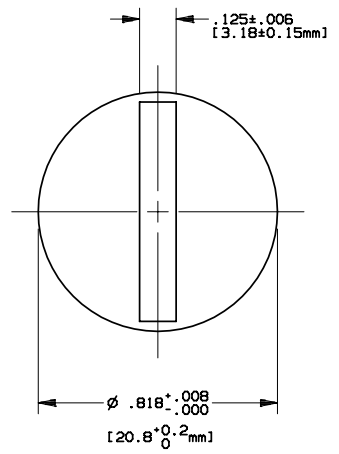

REV	DATE	ECO	DESCRIPTION	BY	CK	APP
B	2-4-08	N/A	UPDATED FORMAT	LDB	NA	NA

MERSEN USA NEWBURYPORT-MA, LLC
374 MERRIMAC STREET
NEWBURYPORT, MA 01950

A3T(70-100)

OUTLINE DIMENSIONS
NOT TO BE USED FOR PRODUCTION

CLASS T

19863

70-100A 300V

PRODUCT MANAGER
SIGN:
DATE:

DESIGN ENGINEER
SIGN:
DATE: