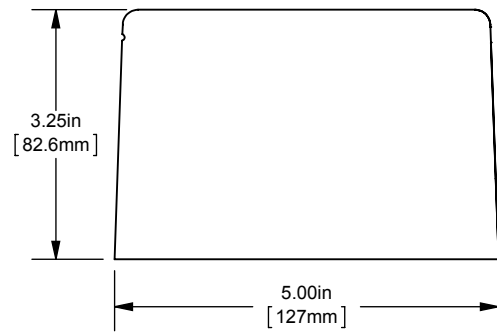

REV.	DATE	ECO	DESCRIPTION	BY	CK	APP
-	8/26/2013	N/A	INITIAL RELEASE	GDR	N/A	N/A

BACK VIEW
ADDER
(MPDB66400)
SHOWN

DIMENSIONS IN [ ] ARE MILLIMETERS

MERSEN USA NEWBURYPORT-MA, LLC
374 MERRIMAC STREET
NEWBURYPORT, MA 01950

MPDB(66400,66401,66402,66403)

PDB 1-3,ADDER COPPER INTERMEDIATE

(1) 500-4 X (1) 500-4

OUTLINE DIMENSIONS
NOT TO BE USED FOR PRODUCTION

701973

PRODUCT MANAGER
SIGN:
DATE:

DESIGN ENGINEER
SIGN:
DATE: (SEE ECO)