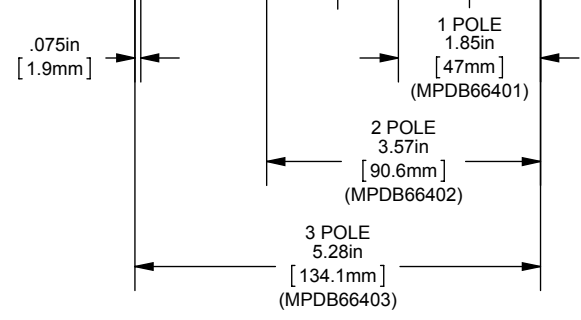

REV.	DATE	ECO	DESCRIPTION	BY	CK	APP
-	8/26/2013	N/A	INITIAL RELEASE	GDR	N/A	N/A

BACK VIEW
ADDER
(MPDB66400)
SHOWN

DIMENSIONS IN [ ] ARE MILLIMETERS

MERSEN USA NEWBURYPORT-MA, LLC
374 MERRIMAC STREET
NEWBURYPORT, MA 01950

MPDB(66400,66401,66402,66403)

PDB 1-3,ADDER COPPER INTERMEDIATE

(1) 500-4 X (1) 500-4

OUTLINE DIMENSIONS
NOT TO BE USED FOR PRODUCTION

701973

PRODUCT MANAGER
SIGN:
DATE:

DESIGN ENGINEER
SIGN:
DATE: (SEE ECO)