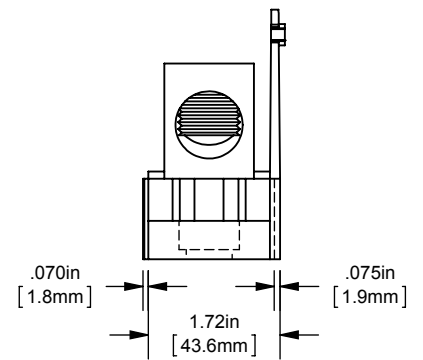

REV.	DATE	ECO	DESCRIPTION	BY	CK	APP
-	8/26/2013	N/A	INITIAL RELEASE	GDR	N/A	N/A

BACK VIEW
ADDER
(MPDB66400)
SHOWN

DIMENSIONS IN [ ] ARE MILLIMETERS

MERSEN USA NEWBURYPORT-MA, LLC
374 MERRIMAC STREET
NEWBURYPORT, MA 01950

MPDB(66400,66401,66402,66403)

PDB 1-3,ADDER COPPER INTERMEDIATE

(1) 500-4 X (1) 500-4

OUTLINE DIMENSIONS
NOT TO BE USED FOR PRODUCTION

701973

PRODUCT MANAGER
SIGN:
DATE:

DESIGN ENGINEER
SIGN:
DATE: (SEE ECO)