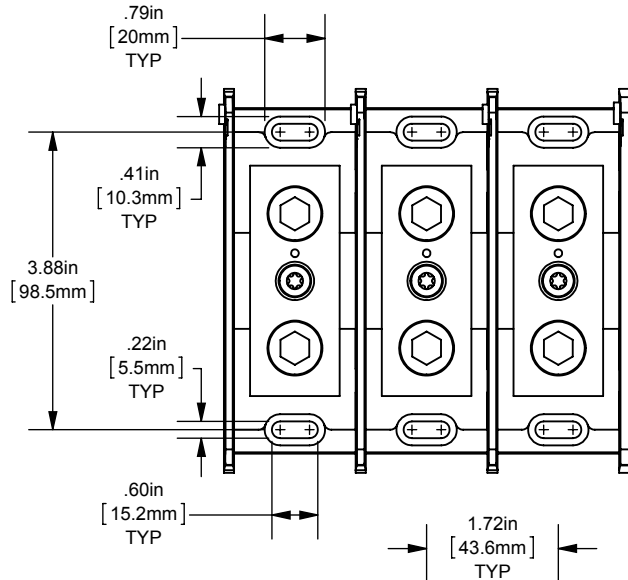

REV.	DATE	ECO	DESCRIPTION	BY	CK	APP
-	8/26/2013	N/A	INITIAL RELEASE	GDR	N/A	N/A

BACK VIEW
ADDER
(MPDB66400)
SHOWN

DIMENSIONS IN [ ] ARE MILLIMETERS

MERSEN USA NEWBURYPORT-MA, LLC
374 MERRIMAC STREET
NEWBURYPORT, MA 01950

MPDB(66400,66401,66402,66403)

PDB 1-3,ADDER COPPER INTERMEDIATE

(1) 500-4 X (1) 500-4

OUTLINE DIMENSIONS
NOT TO BE USED FOR PRODUCTION

701973

PRODUCT MANAGER
SIGN:
DATE:

DESIGN ENGINEER
SIGN:
DATE: (SEE ECO)