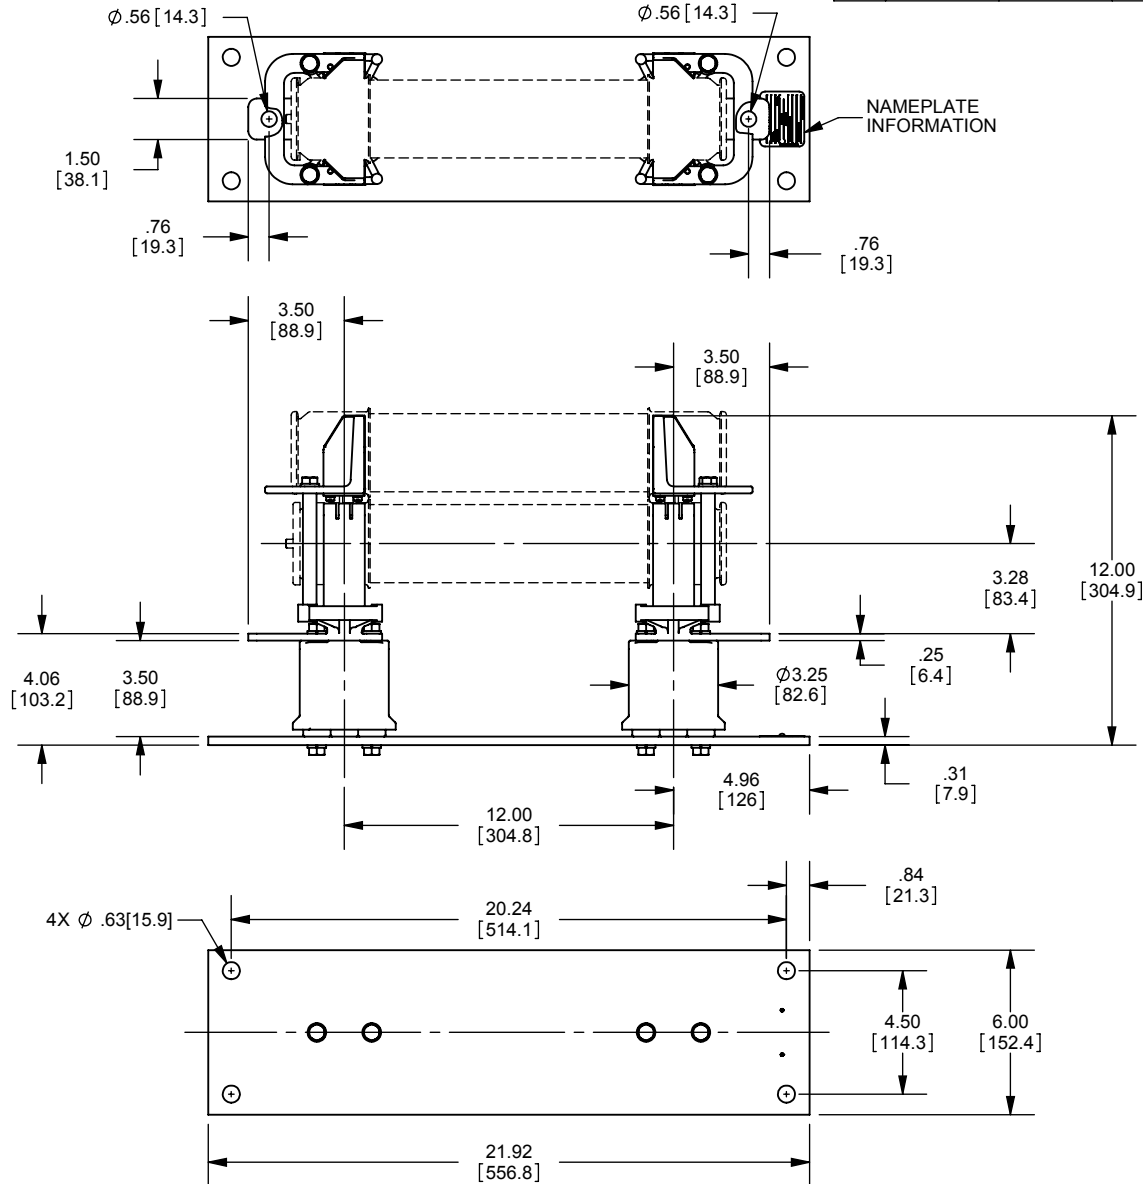

REV.	DATE	ECO	DESCRIPTION	BY	CK	APP
-	4/7/11	N/A	INITIAL RELEASE	RB	N/A	N/A

DIMENSIONS IN [ ] ARE MILLIMETERS

MERSEN USA NEWBURYPORT-MA, LLC  
374 MERRIMAC STREET  
NEWBURYPORT, MA 01950

9F61AEB401  
FUSE SUPPORT  
EK-1DD  
5.5kV MAX 60kV BIL

OUTLINE DIMENSIONS  
NOT TO BE USED FOR PRODUCTION

701669

PRODUCT MANAGER

DESIGN ENGINEER

SIGN:

SIGN:

DATE:

DATE: